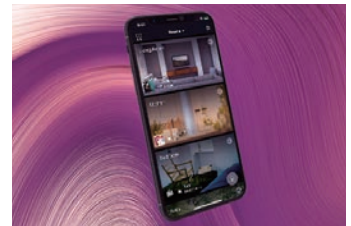

AV Setup Guide App

Offers expert guidance through installation, cable connections, and various other settings.