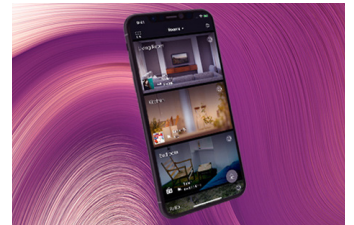

Third Party Control

This receiver includes integration with third party control partners, including Crestron, URC, RTI, Control4 and more.